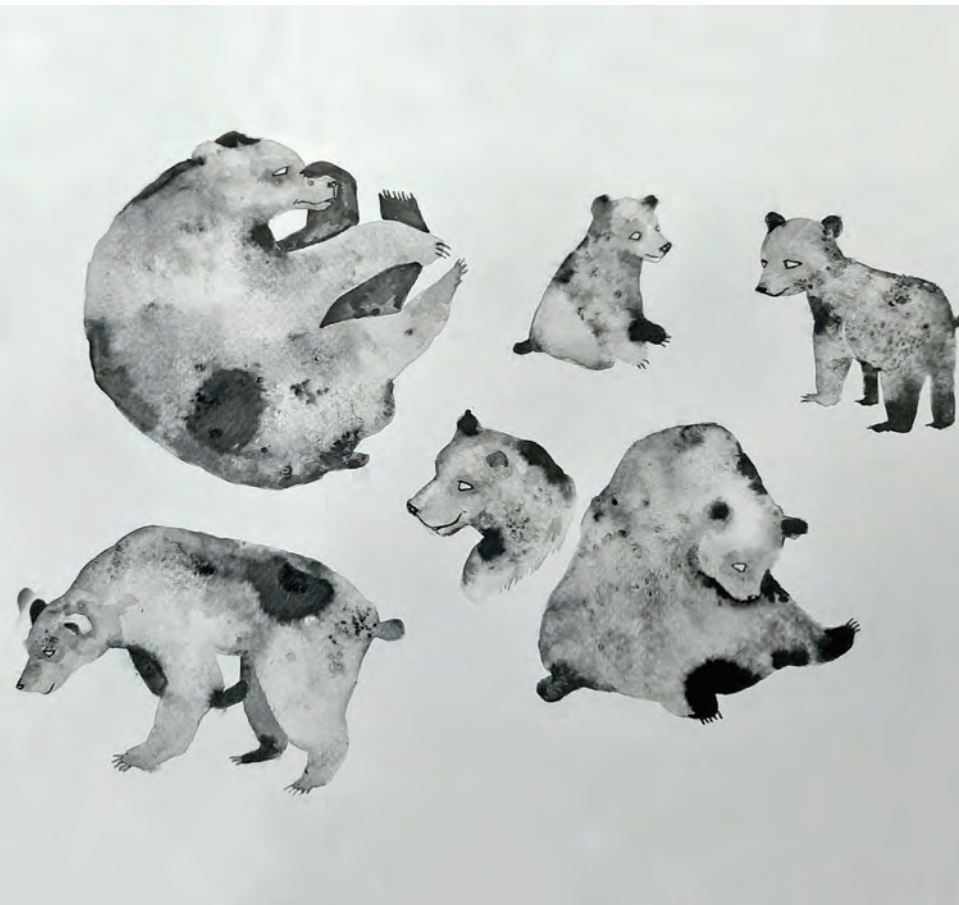

Anna Prodromou, untitled, ink, 29,5x20,5 cm, 2020

2023

LIFE
ARCPROM

ΑΥΓΟΥΣΤΟΣ
AUGUST
AGOSTO

S	M	T	W	T	F	S
		1	2	3	4	5
6	7	8	9	10	11	12
13	14	15	16	17	18	19
20	21	22	23	24	25	26
27	28	29	30	31